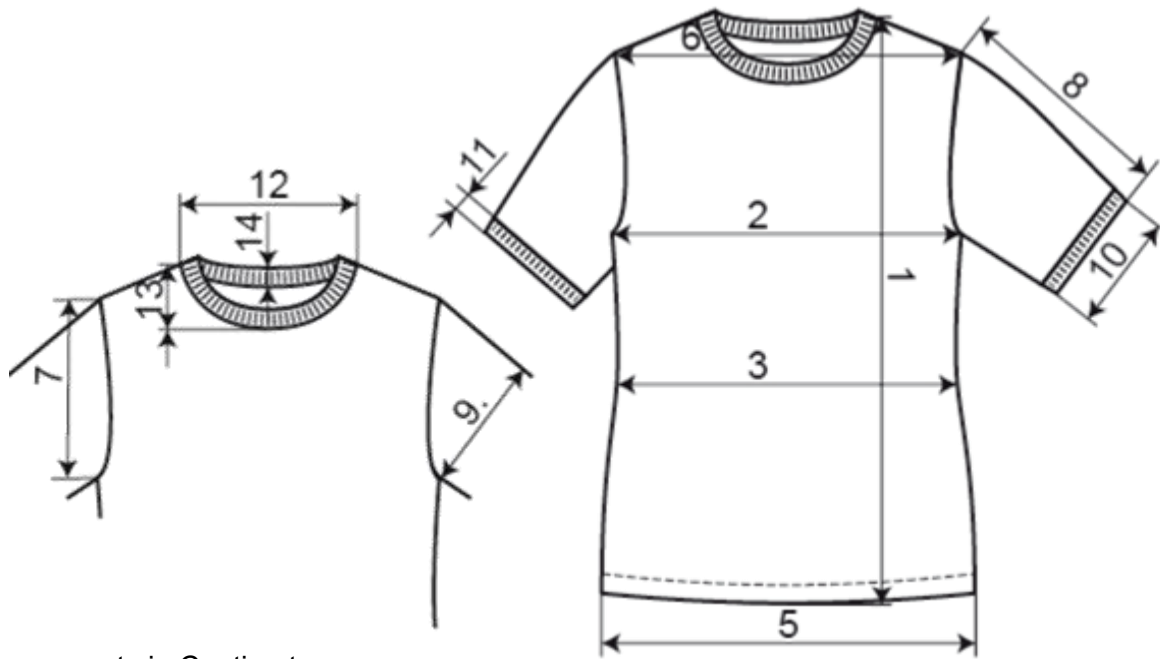

# DYNAMIC COLLECTION T-Shirt, unisex

Measurements in Centimeter

	XS	S	M	L	XL	XXL	3XL
1 Front body length	66	68	70	72	74	76	78
2 Chest width	48	50	52	54	56	58	60
3 Waist width	46	48	52	54	56	58	60
5 Hem width	47	49	51	53	55	57	59
6 Shoulder width	42	44	46	48	50	52	54
8 Sleeve length	21	22	23	24	25	26	27