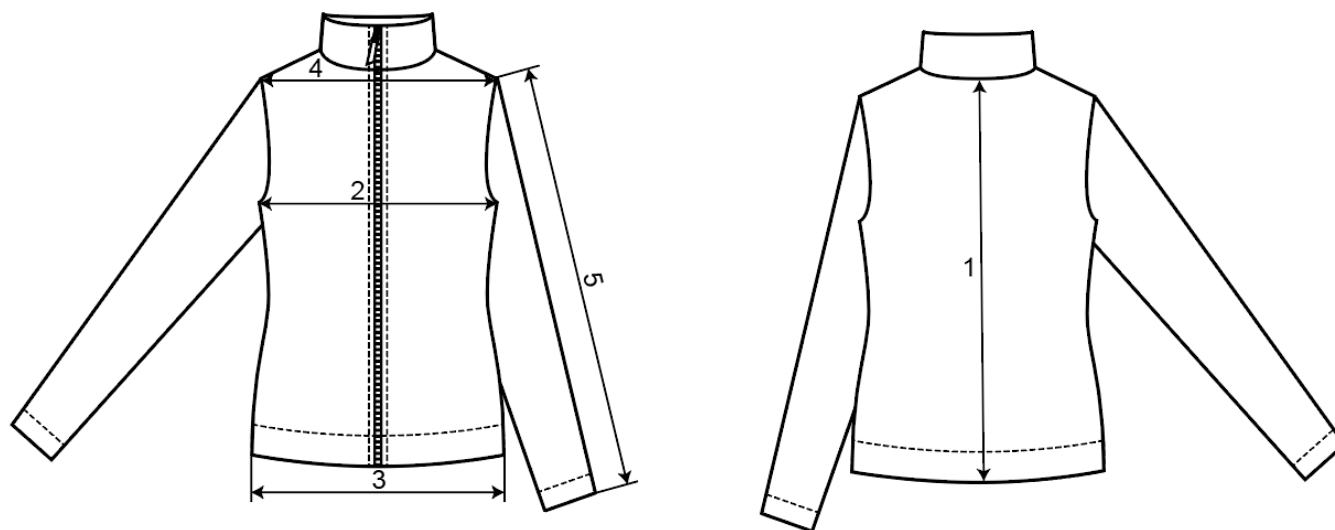

DYNAMIC COLLECTION Winter Jacket X Primaloft, unisex

Measurements in Centimeter

	XS	S	M	L	XL	XXL	XXXL
1 CB length	70	72	74	76	78	79	80
2 Chest width	53	55	57	59	61	63	65
3 Hem width	51	53	55	57	59	61	63
4 Shoulder width	44	46	48	50	52	54	56
5 Sleeve length	65	66	67	68	69	70	71