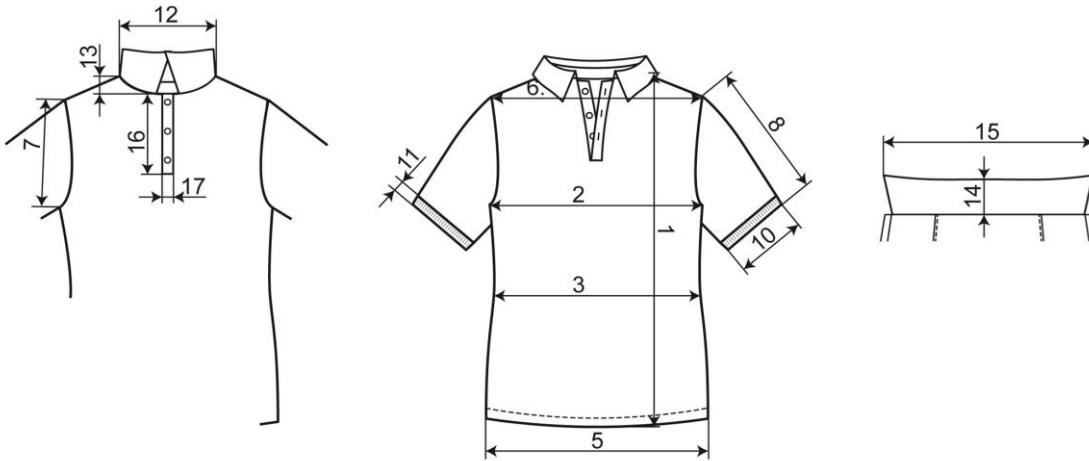

DYNAMIC COLLECTION Poloshirt, Men

Measurements in Centimeter

	S	M	L	XL	2XL	3XL
1 Front body length	70	72	74	76	78	80
2 Chest width	51	53	55	57	59	61
5 Hem width	51	53	55	57	59	61
6 Shoulder width	44	46	48	50	52	54
8 Sleeve length	21	22	23	24	25	26