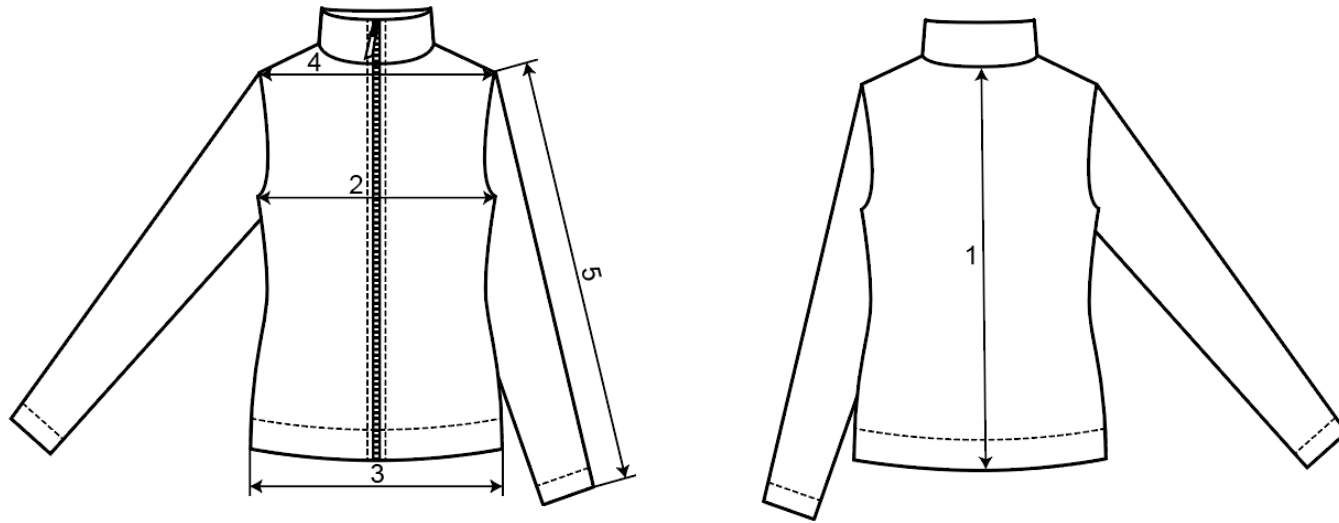

DYNAMIC COLLECTION Hybrid Jacket, unisex

Measurements in Centimeter

	XS	S	M	L	XL	XXL	XXXL
1 CB length	66	68	70	72	74	75	76
2 Chest width	50	52	54	56	58	60	62
3 Hem width	48	50	52	54	56	58	60
4 Shoulder width	41	43	45	47	49	51	53
5 Sleeve length	64	65	66	67	68	69	70